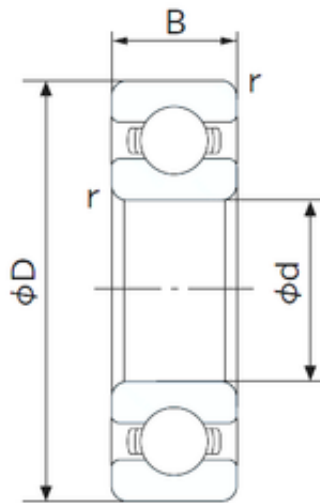

MACHINE DE MEXICO, S.A. DE C.V.

Timken, SKF Bearing, NSK, NTN, Koyo Bearing, Kbc NACHI Bearing, Auto / Agricultural Machinery Ball Bearing 6001 6002 6003 6004 6201 6202 6203 6204 Zz 2RS C3

Bearing No. 6001

6001 Bearing 2D drawings and 3D CAD models

Size	12x28x8 mm
Bore Diameter	12 mm
Outer Diameter	28 mm
Width	8 mm
d	12 mm
D	28 mm
B	8 mm
C	8 mm
r min.	0.3 mm
da min.	14 mm
Da max.	26 mm
ra max.	0.3 mm
Weight	0.023 Kg
Basic dynamic load rating (C)	5,1 kN
Basic static load rating (C0)	2,39 kN
(Grease) Lubrication Speed	27000 r/min
Enclosure	Open
Bore Type	Cylindrical Bore
Configuration	Single Row
Bore Size	12 mm
Outside Diameter	28 mm
Width	8 mm
Fillet Radius/Chamfer	0.3 mm