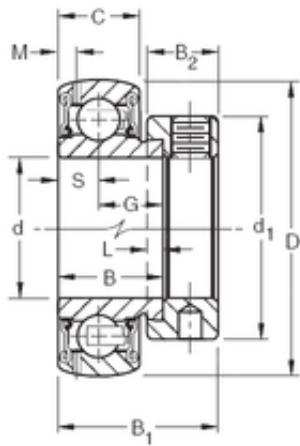

MACHINE DE MEXICO, S.A. DE C.V.

55,5625 mm x 100 mm x 32,54 mm TIMKEN GRA203RRB Insert Bearings Spherical OD

Bearing No. GRA203RRB

Size	55.5625x100x32.54 mm
Bore Diameter	55,5625 mm
Outer Diameter	100 mm
Width	32,54 mm
d	55,5625 mm
D	100 mm
B	32,54 mm
C	24 mm
d1	76,2 mm
B1	48,4 mm
B2	20,6 mm
G	20,55 mm
L	4,8 mm
M	4,9 mm
S	11,99 mm
Weight	0,807 Kg
Basic dynamic load rating (C)	48 kN

GRA203RRB Bearing 2D drawings and 3D CAD models