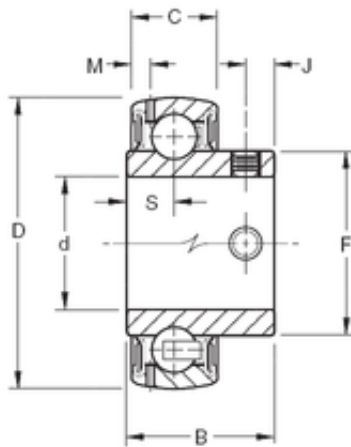

MACHINE DE MEXICO,S.A.DE C.V.

28,575 mm x 62 mm x 32,5 mm TIMKEN GYA102RRB Insert Bearings Spherical OD

Bearing No. GYA102RRB

Size	28.575x62x32.5 mm
Bore Diameter	28,575 mm
Outer Diameter	62 mm
Width	32,5 mm
d	28,575 mm
D	62 mm
B	32,5 mm
C	18 mm
F	40,1 mm
J	7,87 mm
M	4,17 mm
S	9,65 mm
Thread (G)	M8X1,25
Weight	0,26 Kg
Basic dynamic load rating (C)	21,8 kN

GYA102RRB Bearing 2D drawings and 3D CAD models